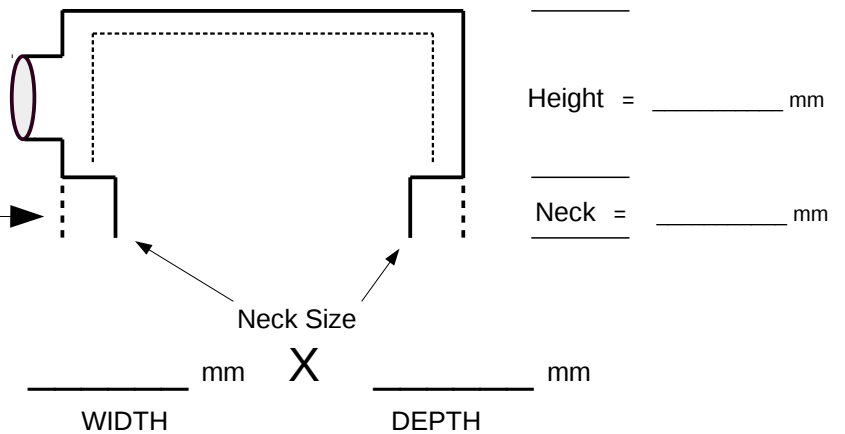

Side Entry Cushion Box

- Plain
- Externally Insulated (5mm Stick On)
- 25mm Internally Insulated
- 50mm Internally Insulated
- No Step Option

Pop Size = _____

Pop Qty = _____

Box Qty = _____

End Entry Cushion Box

- Plain
- Externally Insulated (5mm Stick On)
- 25mm Internally Insulated
- 50mm Internally Insulated
- No Step Option

Pop Size = _____

Pop Qty = _____

Box Qty = _____

Top Entry Cushion Box

- Plain
- Externally Insulated (5mm Stick On)
- 25mm Internally Insulated
- 50mm Internally Insulated
- No Step Option