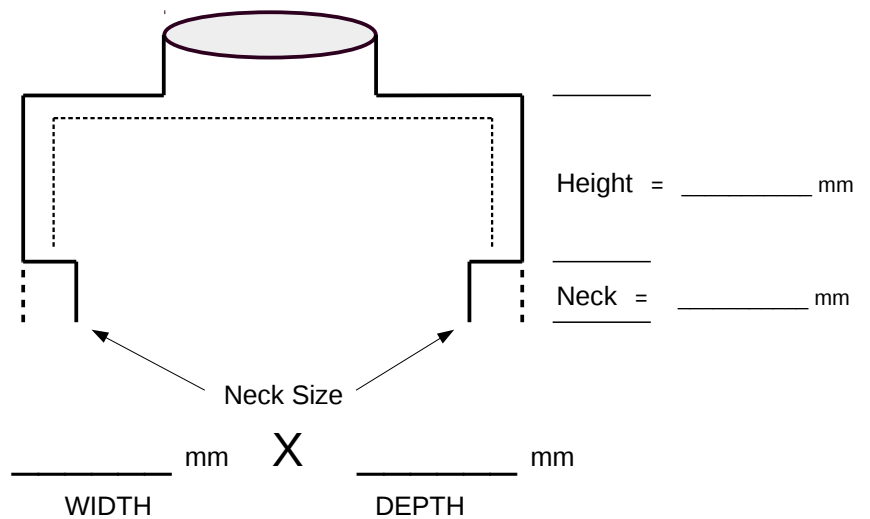

Company Name: _____

Print: _____

Order Number: _____

Sign: _____